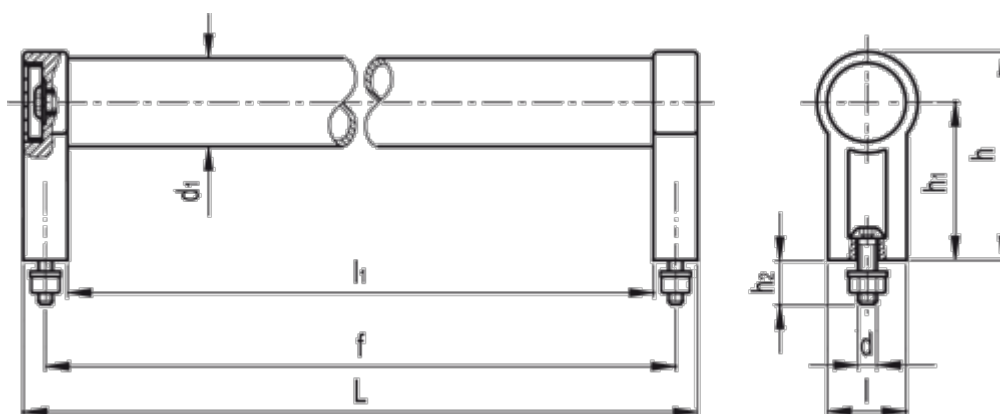

Data Sheet

Article number: 20569280400B

Description: E+G Tubular handle GN333.1-28-400-B-EL
B Mounting from top

Measures

$d = M6$

$d_1 = 28$

$f = 400$

$h = 66$

$h_1 = 50$

$h_2 = 13$

$L = 414$

$l_1 = 386$